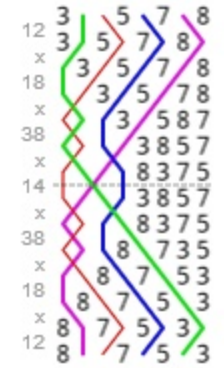

Campall Delight Major

Details Line Grid

Bob:

Single: